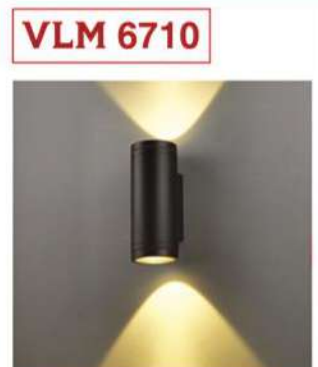

WARRANTY : 1 YEAR

**VLM 3403**

WATT	SIZE	COLORS	PACKING
3 W	60 x 15	WW	20 PCS.

BODY COLOUR : GREY

WARRANTY : 1 YEAR

**VLM 6705**

WATT	SIZE	COLORS	PACKING
5 W	-	WW	20 PCS.
2*5 W	-	WW	20 PCS.

BODY COLOUR : GREY