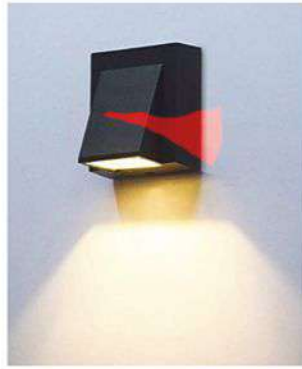

VLM 2503

WATT	SIZE	COLORS	PACKING
3 W	81 x 76 x H63	WW	20 PCS.

BODY COLOUR : GREY

WARRANTY : 1 YEAR